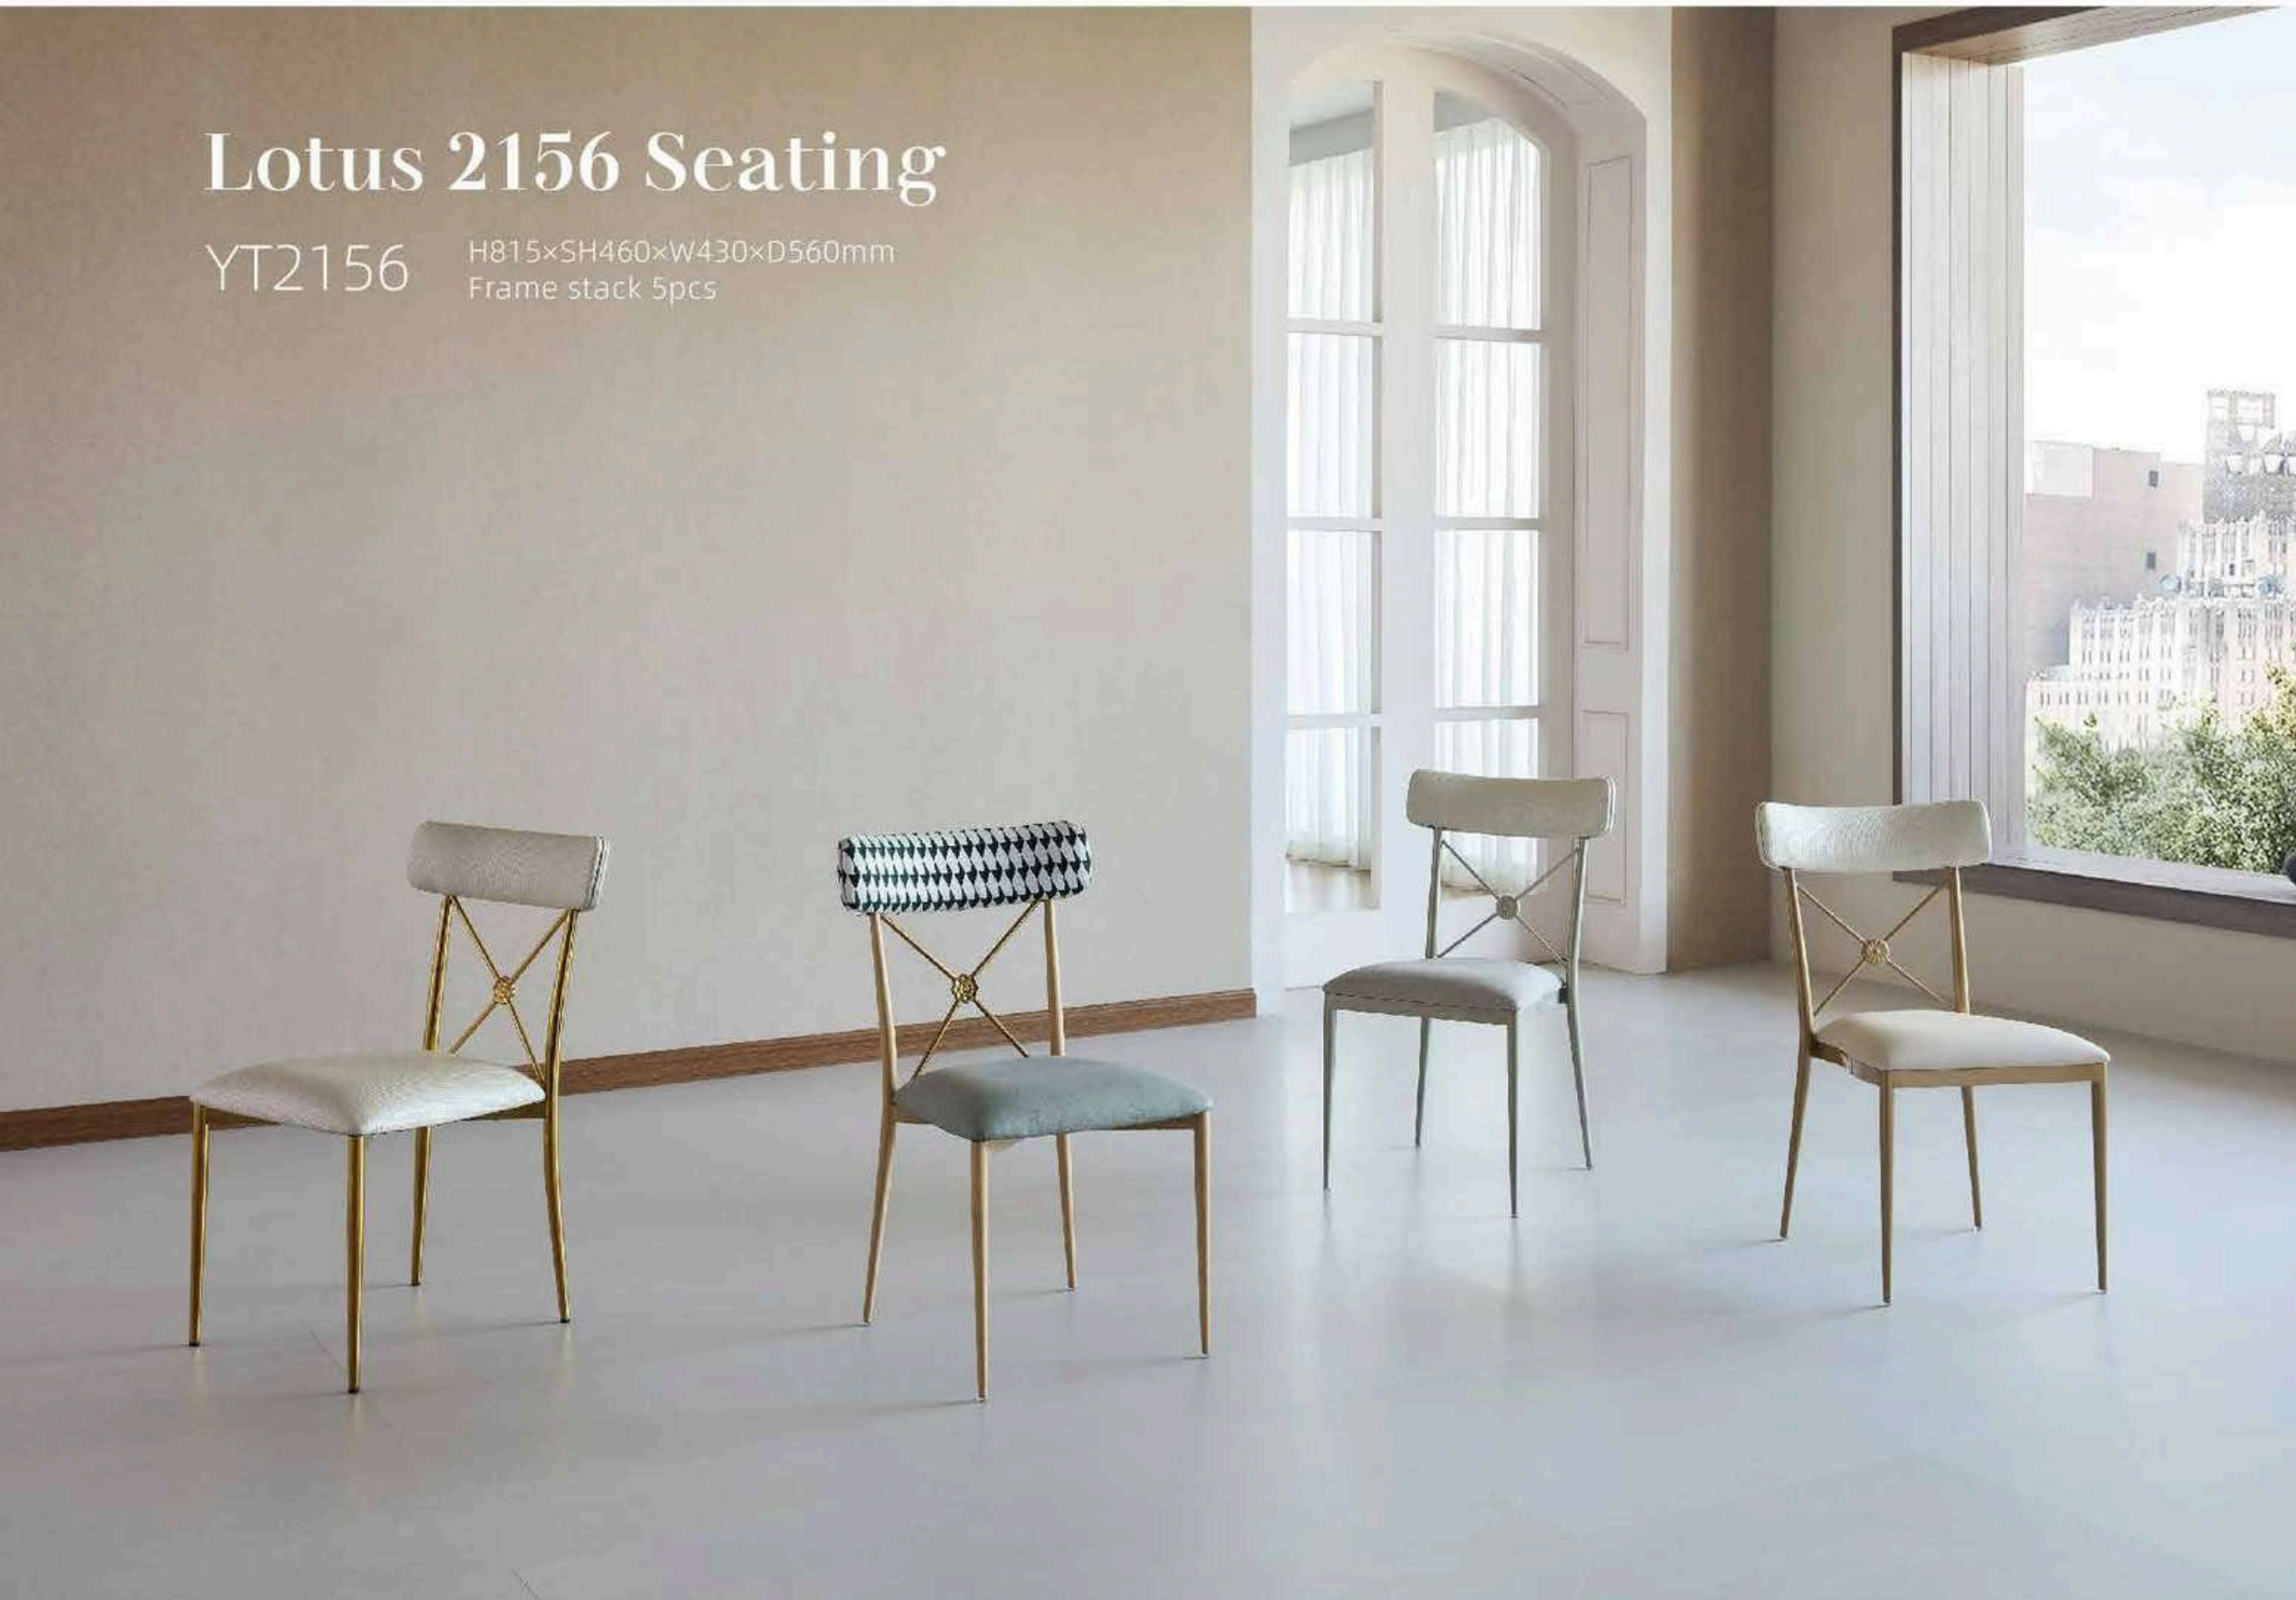

Ria 2205 Seating

YT2205 H845×SH460×W445×D560mm
Stack 5pcs

Lotus 2156 Seating

YT2156

H815×SH460×W430×D560mm
Frame stack 5pcs

Wood grain steel frame
& plating pattern back

Plating SS frame
& plating pattern back