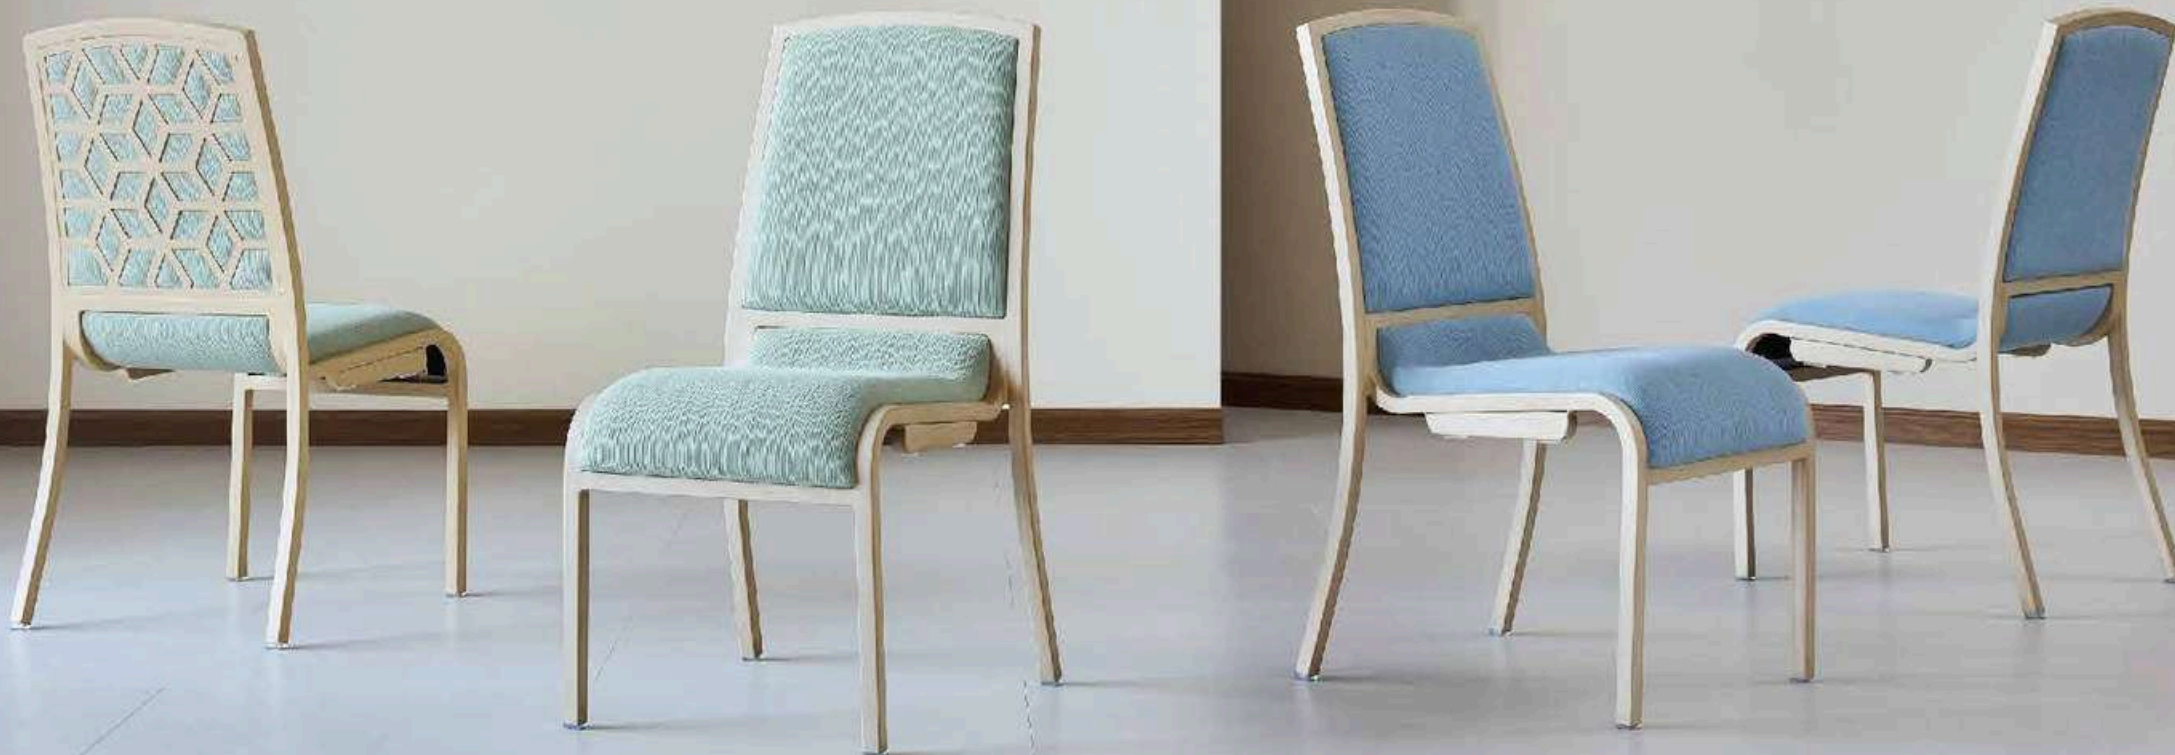

Optional Pattern Back,
Elegance In Details

Triumphal 1438 Seating